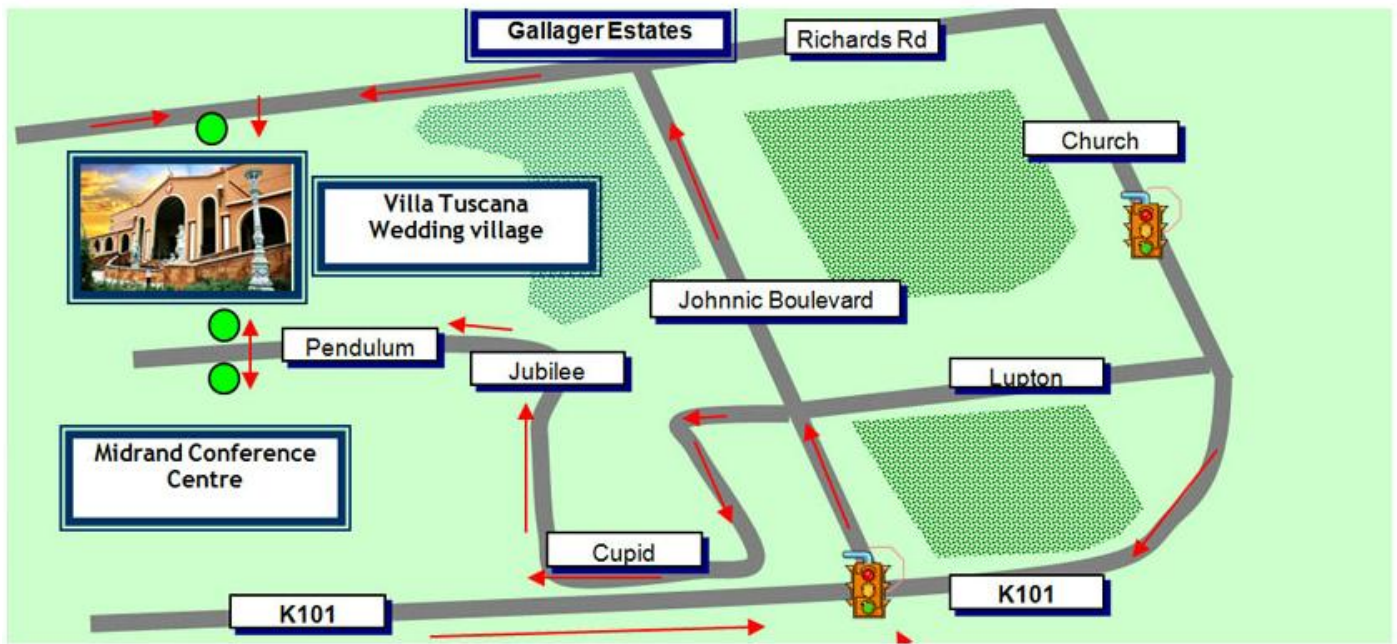

Directions to Midrand Conference Centre

Gautrain

Catch the Gautrain to Midrand

Catch the M3 Sunninghill bus

Get off bus at first stop outside Gallagher

Remain on the same side of the road as the bus-stop and following the same direction as the bus, take a short walk – you will first see flags and then our gate

Directions from Johannesburg

Take the N1 North towards Pretoria

Take exit 108 for M39/Allandale Road towards Midrand/Grand Central Airport

Follow the signs for Grand Central/Kempton when this road forks and drive under the bridge

Get into the left hand lane after the bridge

At the first robot turn left onto the R101

Turn left at the third set of robots into Johnnic Boulevard

Turn left into the first road (Lupton)

Follow the curves of the road that will lead you into Pendulum Road

Midrand Conference Centre is on the left, Villa Tuscana Wedding Village on the right

Directions from Pretoria

Take the N1 towards Johannesburg

Take exit 111 New Road off ramp towards M71/Grand Central Airport/Midrand

Turn left at the robot into New Road

Turn right onto the R101

Turn right at the fourth set of robots into Johnnic Boulevard

Turn left into the first road (Lupton)

Follow the curves of the road that will lead you into Pendulum Road

Midrand Conference Centre is on the left, Villa Tuscana Wedding Village on the right

15 Minute Route from Sandton City

Take Rivonia Road northbound

Turn right into Kelvin Drive

Cross over Bowling Road and when road forks, take the left fork

Fourth robot, turn left into Woodmead Drive

Drive under the bridge and at the first robot turn right

At T-Junction turn left into R101

Cross over Allendale

Turn left at the third set of robots into Johnnic Boulevard

Turn left into the first road (Lupton)

Follow the curves of the road that will lead you into Pendulum Road

Midrand Conference Centre is on the left

GPS co-ordinates

26°00'18.29"S 28°07'53.67"E